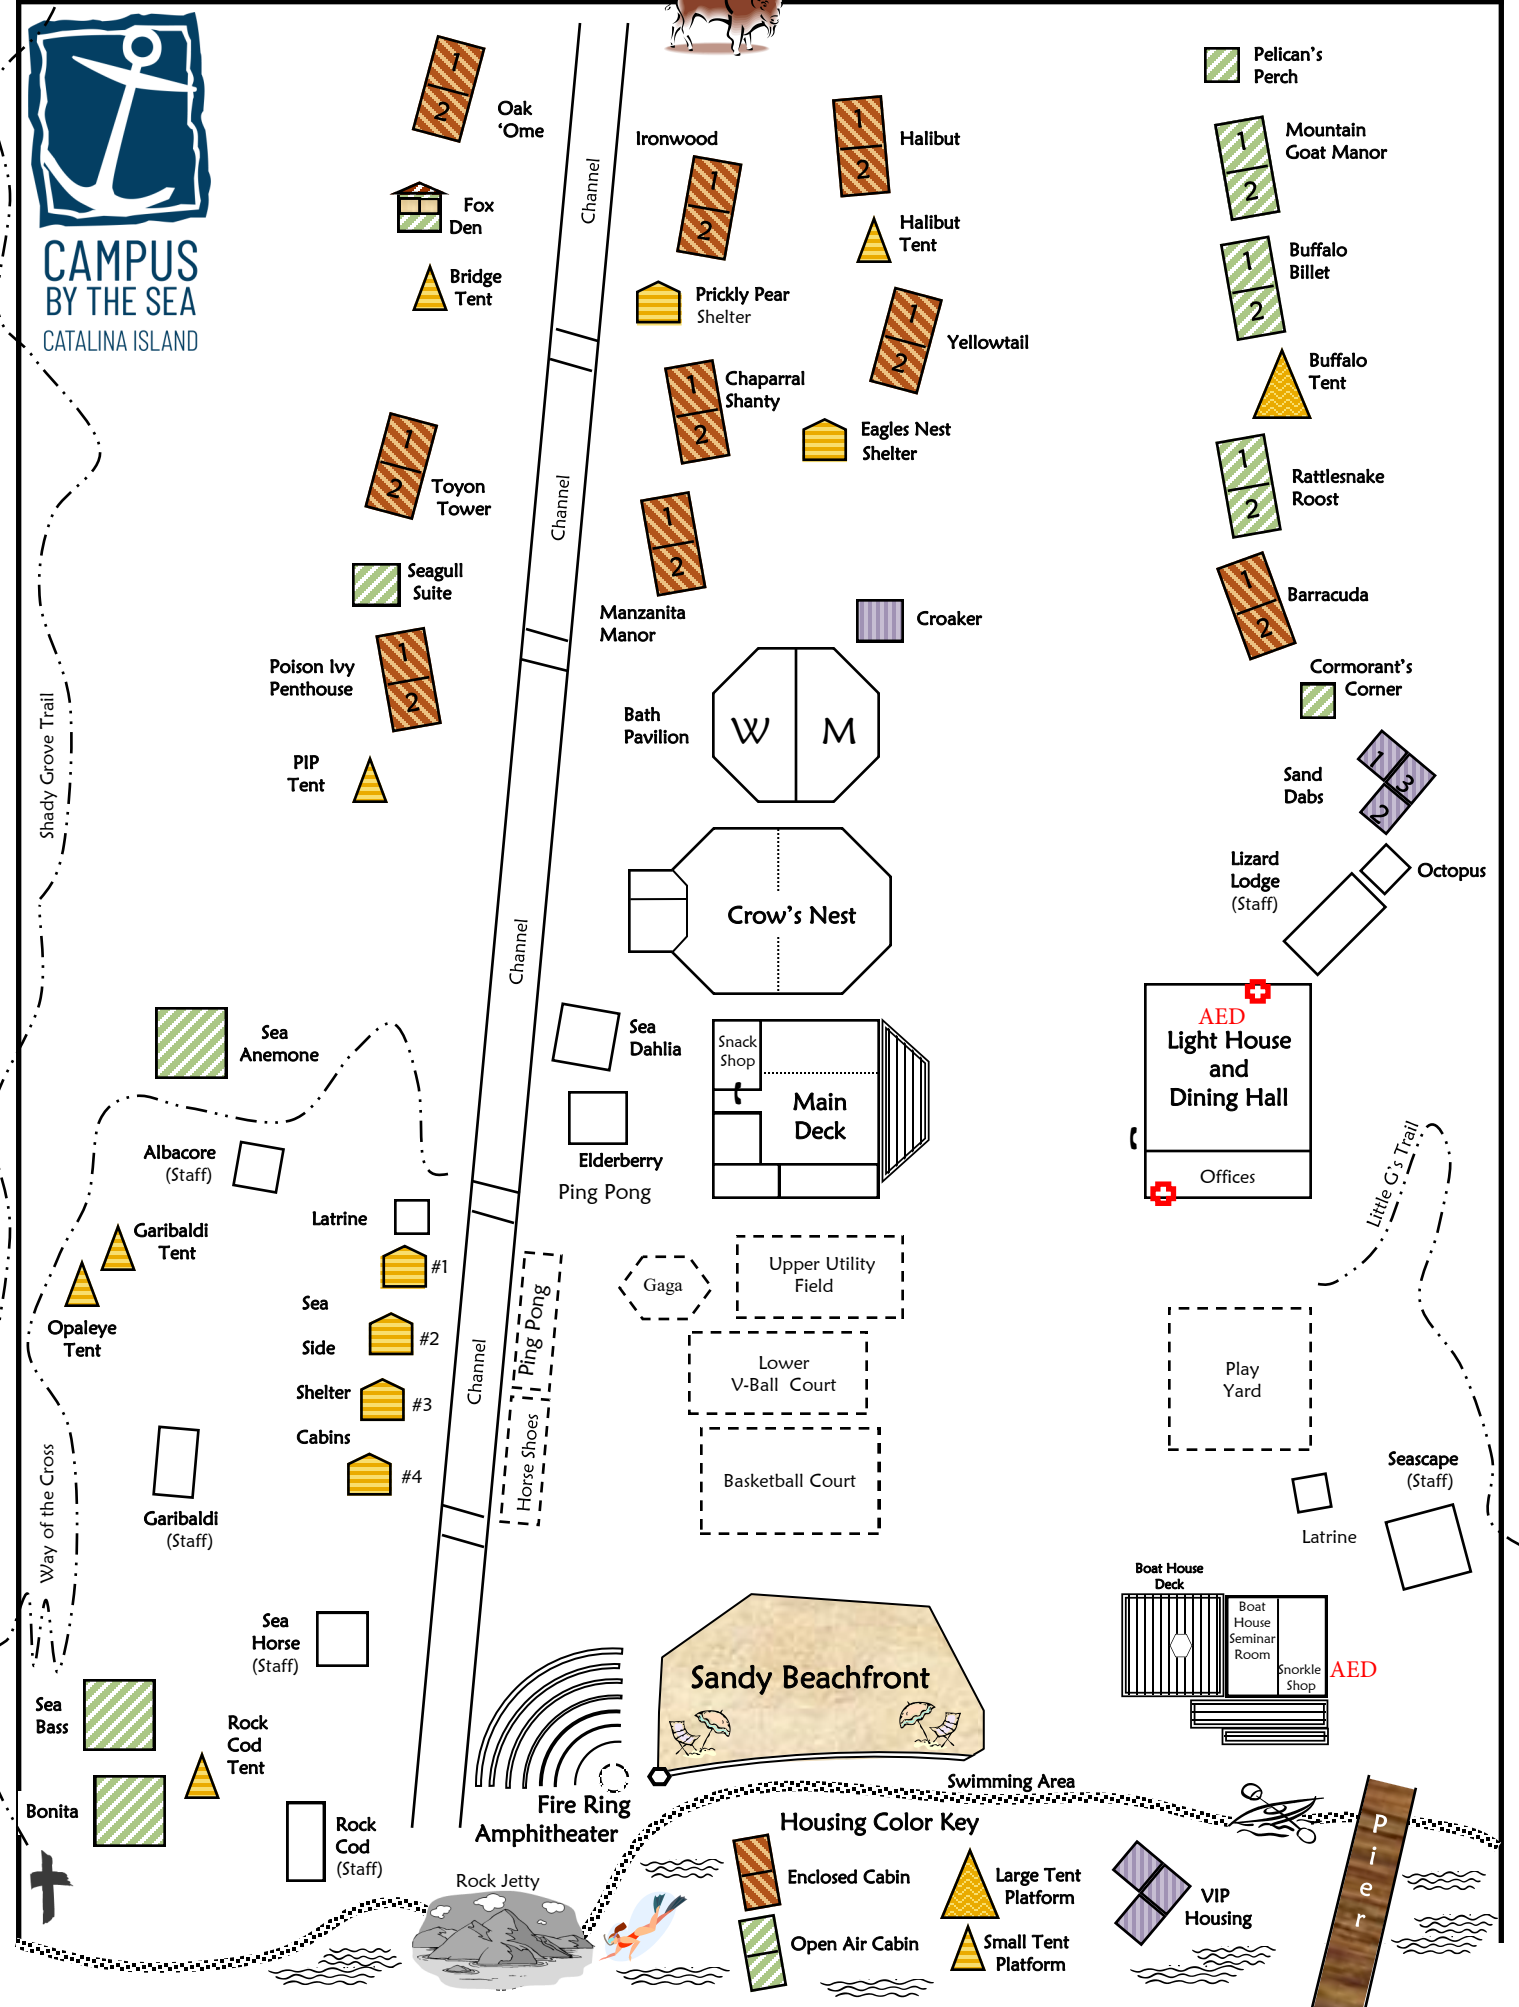

**CAMPUS BY THE SEA**  
CATALINA ISLAND

**Housing Color Key**

- Enclosed Cabin
- Open Air Cabin
- Large Tent Platform
- Small Tent Platform
- VIP Housing